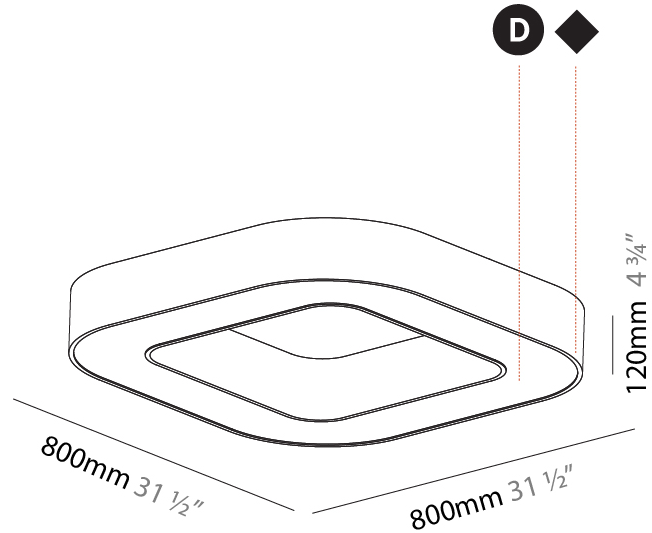

GENERAL

Series: Glorious
Subseries: Glorious Quantum
Brand: Prolicht
Division: Architectural
Mounting Type: Surface
Mounting Location: Ceiling
Subcategory: Ambient

PHYSICAL

Shape: Square
Length (mm): 800
Length (in): 31 1/2
Width (mm): 800
Width (in): 31 1/2
Height (mm): 120
Height (in): 4 3/4
Light Distribution: Direct
Weight (kg): 9.04
Weight (lbs): 19.92
Diffuser: PMMA - Opal or Micro-Prism
Fixture Finish: SSR / BKV / CWI / CRY / HAB / LAG / UFT / ITA / RUA / RUR / MIC / FTG / MYG / TWT / LOD / PUS / FRO / FUP / KIA / POP / BLS / SPG / MEY / GOH / GUM / CHC / COM / ABZ / JAG / OBR / MOS / ROR
Fixture Material: Aluminum

ELECTRICAL

Lamp Type: LED (Zhaga Standard)
Input Wattage (W): 40
Total Output Wattage (W): 32 / 25.6 (3500K)
Dimming: Non-Dimming / Phase Dimming (120Vac only) / 0-10V Dimming
Driver Included: Yes
Driver Location: Integrated
Driver Type: Constant Current - 120 / 277Vac
Driver Class: Class 2
Input Voltage (V): 120 - 277
Constant Current (MA): 350 / 800 (3500K)

LED

Color Temperature (°K): 3000 / 3500 / 4000
Max. Delivered Lumen (lm): 3690 / 3822 / 3900
CRI: >80 CRI
Efficiency (%): 65
Lamp Life (hrs): 50000

OPTICAL

RATINGS AND CERTIFICATIONS

Certified By: Certified for North American Standards
IP rating: IP20