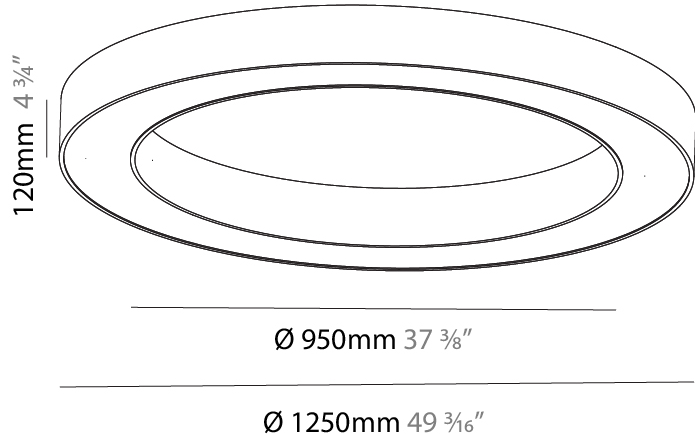

1. To build a product code in our configurator select the specify button on the base model # product page
2. To build a manual product code on this datasheet choose from the options listed below in blue font and add the suffix to the base model #

GENERAL

Series: Glorious
Subseries: Glorious
Brand: Prolight
Division: Architectural
Mounting Type: Surface
Mounting Location: Ceiling
Subcategory: Ambient

PHYSICAL

Shape: Round
Diameter (mm): 1250
Diameter (in): 49 ³/₁₆
Height (mm): 120
Height (in): 4 ³/₄
Light Distribution: Direct
Weight (kg): 12.465
Weight (lbs): 27.42
Diffuser: PMMA - Opal or Micro-Prism
Fixture Finish: SSR / BKV / CWI / CRY / HAB / LAG / UFT / ITA / RUA / RUR / MIC / FTG / MYG / TWT / LOD / PUS / FRO / FUP / KIA / POP / BLS / SPG / MEY / GOH / GUM / CHC / COM / ABZ / JAG / OBR / MOS / ROR
Fixture Material: Aluminum

ELECTRICAL

Lamp Type: LED (Zhaga Standard)
Input Wattage (W): 60
Total Output Wattage (W): 48 / 38.4 (3500K)
Dimming: Non-Dimming / Phase Dimming (120Vac only) / 0-10V Dimming
Driver Included: Yes
Driver Location: Integrated
Driver Type: Constant Current - 120 / 277Vac
Driver Class: Class 2
Input Voltage (V): 120 - 277
Constant Current (MA): 350 / 1200 (3500K)

LED

Color Temperature (°K): 3000 / 3500 / 4000
Max. Delivered Lumen (lm): 5540 / 5733 / 5850
CRI: >80 CRI
Efficiency (%): 65
Lamp Life (hrs): 50000

OPTICAL

RATINGS AND CERTIFICATIONS

Certified By: Certified for North American Standards
IP rating: IP20