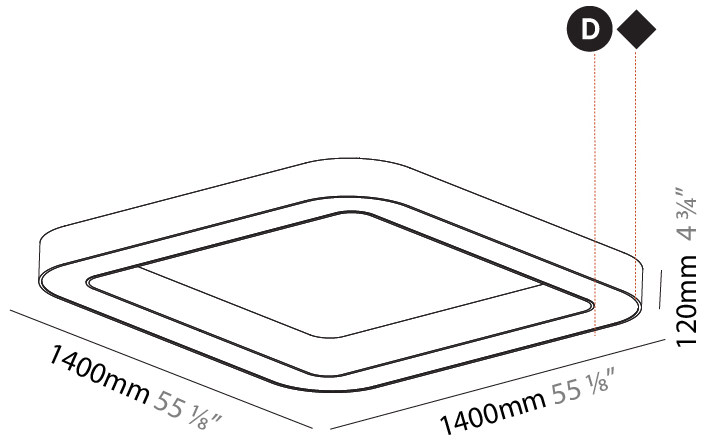

1. To build a product code in our configurator select the specify button on the base model # product page
2. To build a manual product code on this datasheet choose from the options listed below in blue font and add the suffix to the base model #

GENERAL

Series: Glorious
Subseries: Glorious Quantum
Brand: Prolicht
Division: Architectural
Mounting Type: Surface
Mounting Location: Ceiling

PHYSICAL

Length (mm): 1400
Length (in): 55 1/8
Width (mm): 1400
Width (in): 55 1/8
Height (mm): 120
Height (in): 4 3/4
Light Distribution: Direct
Weight (kg): 16.878
Weight (lbs): 37.13
Diffuser: PMMA - Opal or Micro-Prism
Fixture Finish: SSR / BKV / CWI / CRY / HAB / LAG / UFT / ITA / RUA / RUR / MIC / FTG / MYG / TWT / LOD / PUS / FRO / FUP / KIA / POP / BLS / SPG / MEY / GOH / GUM / CHC / COM / ABZ / JAG / OBR / MOS / ROR
Fixture Material: Aluminum

ELECTRICAL

Lamp Type: LED (Zhaga Standard)
Input Wattage (W): 80
Total Output Wattage (W): 64 / 51.2 (3500K)
Dimming: Non-Dimming / Phase Dimming (120Vac only) / 0-10V Dimming
Driver Included: Yes
Driver Location: Integrated
Driver Type: Constant Current - 120 / 277Vac
Driver Class: Class 2
Input Voltage (V): 120 - 277
Constant Current (MA): 350 / 800 (3500K)

LED

Color Temperature (°K): 3000 / 3500 / 4000
Max. Delivered Lumen (lm): 7380 / 7644 / 7800
CRI: >80 CRI
Efficiency (%): 65
Lamp Life (hrs): 50000

OPTICAL

RATINGS AND CERTIFICATIONS

Certified By: Certified for North American Standards
IP rating: IP20