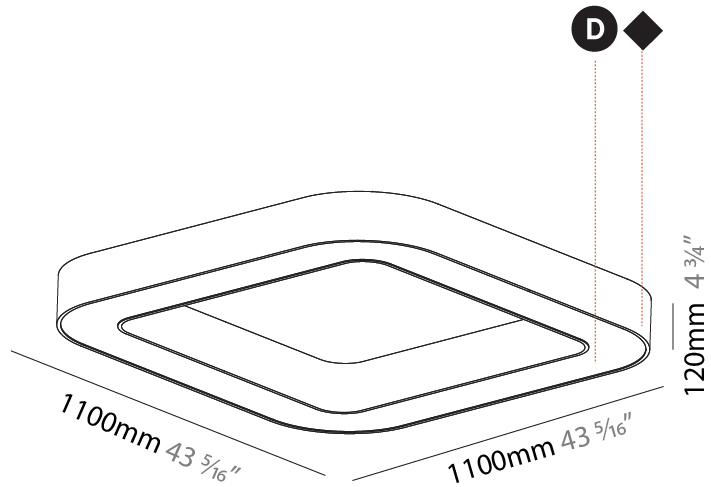

GENERAL

Series: Glorious
Subseries: Glorious Quantum
Brand: Prolight
Division: Architectural
Mounting Type: Surface
Mounting Location: Ceiling
Subcategory: Ambient

PHYSICAL

Shape: Square
Length (mm): 1100
Length (in): 43 ⁵/₁₆"
Width (mm): 1100
Width (in): 43 ⁵/₁₆"
Height (mm): 120
Height (in): 4 ³/₄"
Light Distribution: Direct
Weight (kg): 14.2
Weight (lbs): 31.24
Diffuser: [PMMA - Opal or Micro-Prism](#)
Fixture Finish: [SSR / BKV / CWI / CRY / HAB / LAG / UFT / ITA / RUA / RUR / MIC / FTG / MYG / TWT / LOD / PUS / FRO / FUP / KIA / POP / BLS / SPG / MEY / GOH / GUM / CHC / COM / ABZ / JAG / OBR / MOS / ROR](#)
Fixture Material: Aluminum

ELECTRICAL

Lamp Type: LED (Zhaga Standard)
Input Wattage (W): 60
Total Output Wattage (W): 48 / 38.4 (3500K)
Dimming: [Non-Dimming / Phase Dimming (120Vac only) / 0-10V Dimming](#)
Driver Included: Yes
Driver Location: Integrated
Driver Type: Constant Current - 120 / 277Vac
Driver Class: Class 2
Input Voltage (V): 120 - 277
Constant Current (MA): 350 / 1200 (3500K)

LED

[Color Temperature (°K): 3000 / 3500 / 4000](#)
Max. Delivered Lumen (lm): 5540 / 5733 / 5850
CRI: >80 CRI
Efficiency (%): 65
Lamp Life (hrs): 50000

OPTICAL

RATINGS AND CERTIFICATIONS

Certified By: Certified for North American Standards
IP rating: IP20