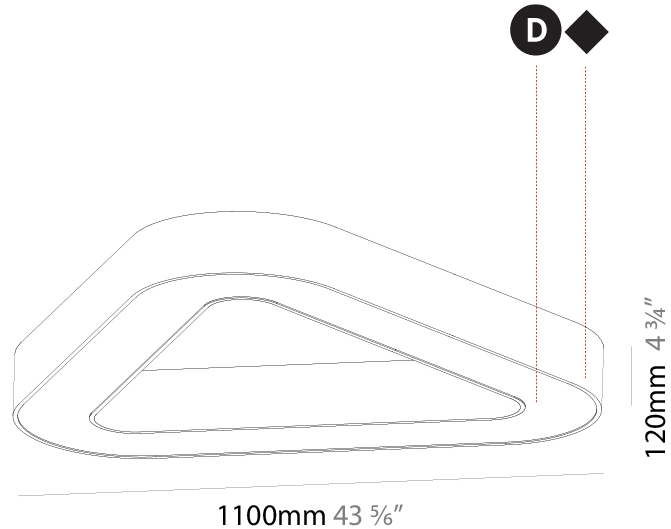

GENERAL

Series: Glorious
Subseries: Glorious Victory
Brand: Prolicht
Division: Architectural
Mounting Type: Surface
Mounting Location: Ceiling
Subcategory: Ambient

PHYSICAL

Shape: Abstract
Length (mm): 1100
Length (in): 43 ⁵/₁₆
Width (mm): 1100
Width (in): 43 ⁵/₁₆
Height (mm): 120
Height (in): 4 ³/₄
Light Distribution: Direct
Weight (kg): 10.20
Weight (lbs): 22.48
Diffuser: PMMA - Opal or Micro-Prism
Fixture Finish: SSR / BKV / CWI / CRY / HAB / LAG / UFT / ITA / RUA / RUR / MIC / FTG / MYG / TWT / LOD / PUS / FRO / FUP / KIA / POP / BLS / SPG / MEY / GOH / GUM / CHC / COM / ABZ / JAG / OBR / MOS / ROR
Fixture Material: Aluminum

ELECTRICAL

Lamp Type: LED (Zhaga Standard)
Input Wattage (W): 45
Total Output Wattage (W): 36 / 28.8 (3500K)
Dimming: Non-Dimming / Phase Dimming (120Vac only) / 0-10V Dimming
Driver Included: Yes
Driver Location: Integrated
Driver Type: Constant Current - 120 / 277Vac
Driver Class: Class 2
Input Voltage (V): 120 - 277
Constant Current (MA): 350 / 900 (3500K)

LED

Color Temperature (°K): 3000 / 3500 / 4000
Max. Delivered Lumen (lm): 4150 / 4302 / 4390
CRI: >80 CRI
Efficiency (%): 65
Lamp Life (hrs): 50000

OPTICAL

RATINGS AND CERTIFICATIONS

Certified By: Certified for North American Standards
IP rating: IP20