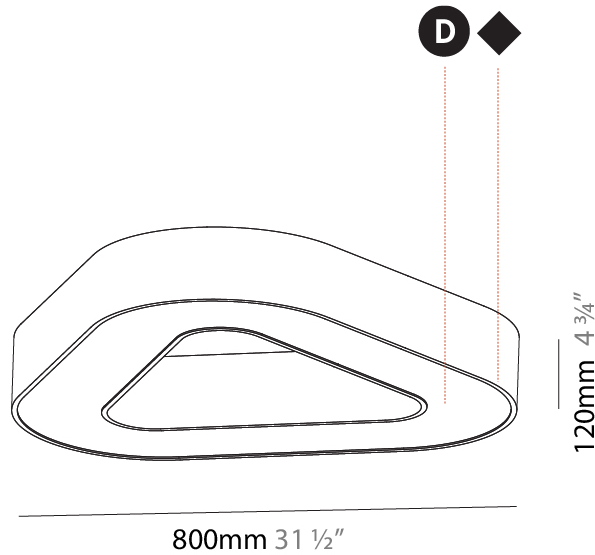

GENERAL

Series: Glorious
Subseries: Glorious Victory
Brand: Prolicht
Division: Architectural
Mounting Type: Surface
Mounting Location: Ceiling
Subcategory: Ambient

PHYSICAL

Shape: Abstract
Length (mm): 800
Length (in): 31 1/2
Width (mm): 800
Width (in): 31 1/2
Height (mm): 120
Height (in): 4 3/4
Light Distribution: Direct
Weight (kg): 7.67
Weight (lbs): 16.91
Diffuser: PMMA - Opal or Micro-Prism
Fixture Finish: SSR / BKV / CWI / CRY / HAB / LAG / UFT / ITA / RUA / RUR / MIC / FTG / MYG / TWT / LOD / PUS / FRO / FUP / KIA / POP / BLS / SPG / MEY / GOH / GUM / CHC / COM / ABZ / JAG / OBR / MOS / ROR
Fixture Material: Aluminum

ELECTRICAL

Lamp Type: LED (Zhaga Standard)
Input Wattage (W): 30
Total Output Wattage (W): 24 / 19.2 (3500K)
Dimming: Non-Dimming / Phase Dimming (120Vac only) / 0-10V Dimming
Driver Included: Yes
Driver Location: Integrated
Driver Type: Constant Current - 120 / 277Vac
Driver Class: Class 2
Input Voltage (V): 120 - 277
Constant Current (MA): 350 / 600 (3500K)

LED

Color Temperature (°K): 3000 / 3500 / 4000
Max. Delivered Lumen (lm): 2770 / 2862 / 2920
CRI: >80 CRI
Efficiency (%): 65
Lamp Life (hrs): 50000

OPTICAL

RATINGS AND CERTIFICATIONS

Certified By: Certified for North American Standards
IP rating: IP20