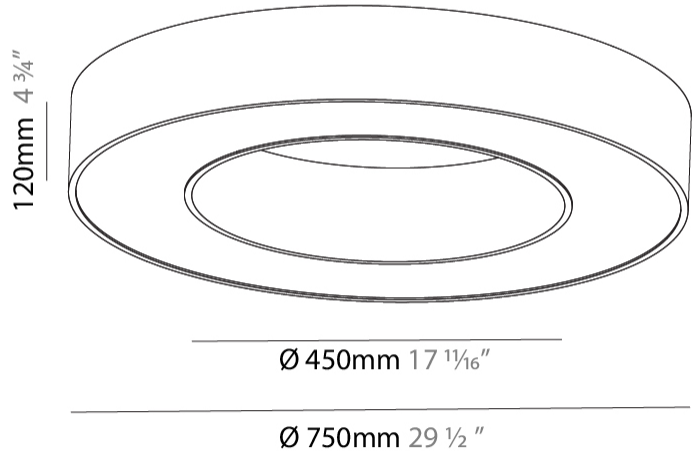

1. To build a product code in our configurator select the specify button on the base model # product page
2. To build a manual product code on this datasheet choose from the options listed below in blue font and add the suffix to the base model #

GENERAL

Series: Glorious
Subseries: Glorious
Brand: Prolicht
Division: Architectural
Mounting Type: Surface
Mounting Location: Ceiling
Subcategory: Ambient

PHYSICAL

Shape: Round
Diameter (mm): 750
Diameter (in): 29 1/2
Height (mm): 120
Height (in): 4 3/4
Light Distribution: Direct
Weight (kg): 7.044
Weight (lbs): 15.50
Diffuser: PMMA - Opal or Micro-Prism
Fixture Finish: SSR / BKV / CWI / CRY / HAB / LAG / UFT / ITA / RUA / RUR / MIC / FTG / MYG / TWT / LOD / PUS / FRO / FUP / KIA / POP / BLS / SPG / MEY / GOH / GUM / CHC / COM / ABZ / JAG / OBR / MOS / ROR
Fixture Material: Aluminum

ELECTRICAL

Lamp Type: LED (Zhaga Standard)
Input Wattage (W): 30
Total Output Wattage (W): 24 / 19.2 (3500K)
Dimming: Non-Dimming / Phase Dimming (120Vac only) / 0-10V Dimming
Driver Included: Yes
Driver Location: Integrated
Driver Type: Constant Current - 120 / 277Vac
Driver Class: Class 2
Input Voltage (V): 120 - 277
Constant Current (MA): 350 / 600 (3500K)

LED

Color Temperature (°K): 3000 / 3500 / 4000
Max. Delivered Lumen (lm): 2770 / 2862 / 2920
CRI: >80 CRI
Efficiency (%): 65
Lamp Life (hrs): 50000

OPTICAL

RATINGS AND CERTIFICATIONS

Certified By: Certified for North American Standards
IP rating: IP20