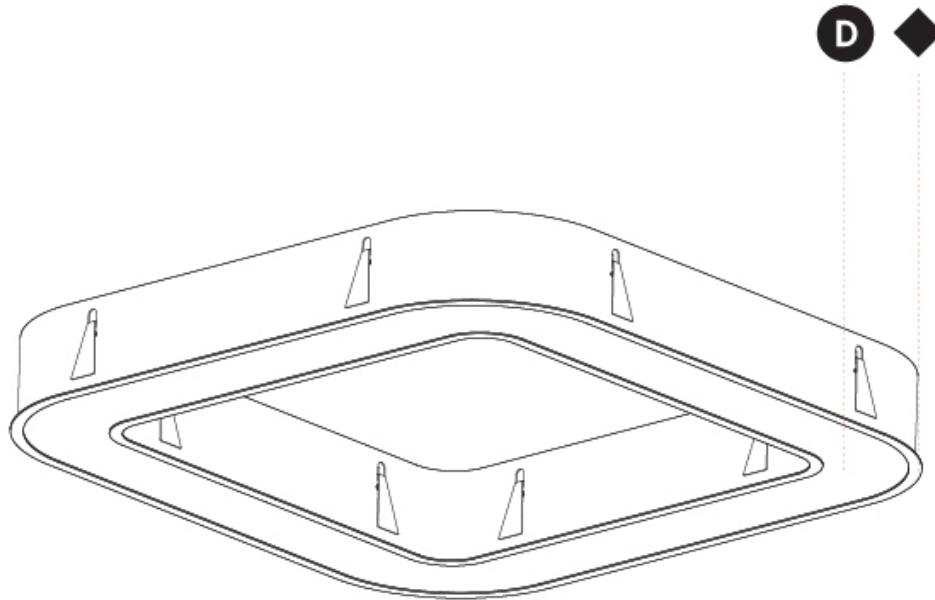

GLORIOUS QUANTUM SURFACE

A32953-

PROJECT	_____
TYPE	_____
SPECIFIER	_____
QUANTITY	_____
DATE	_____

A